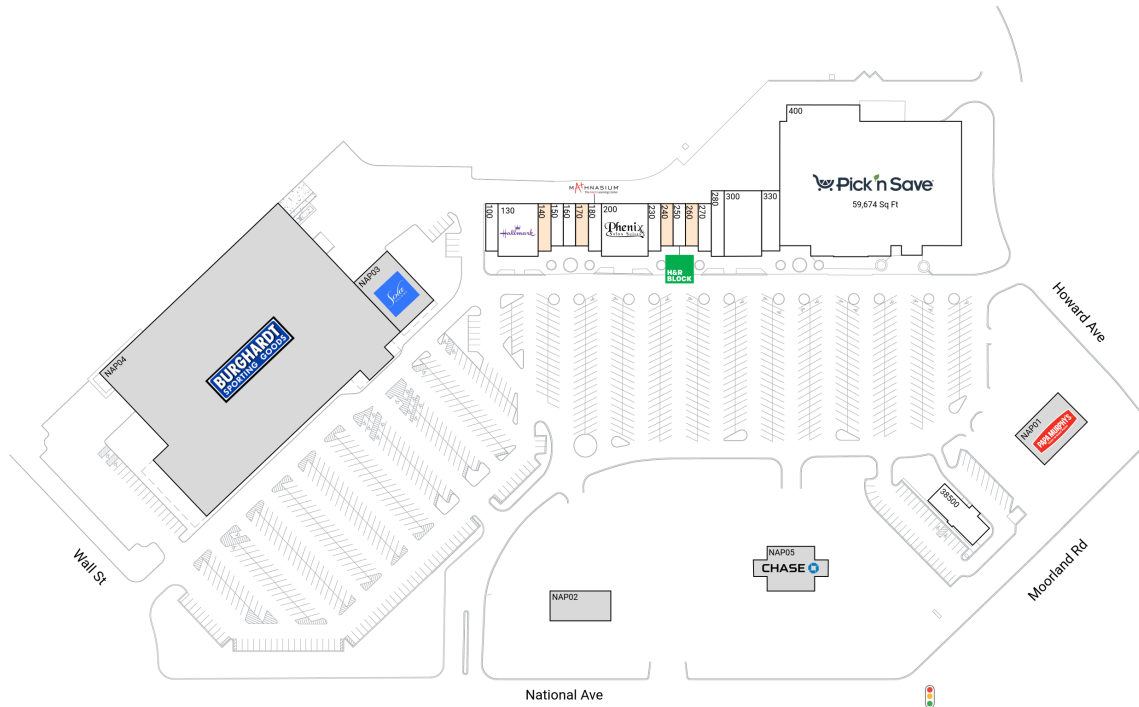

Moorland Square Shopping Ctr

15445 W National Avenue | New Berlin, WI 53151

Waukesha County Milwaukee-Waukesha, WI 98,303 Sq Ft

42.9763, -88.1060

Available Spaces

140	1,398 Sq Ft	240	1,280 Sq Ft	360°
170	1,280 Sq Ft	260	1,280 Sq Ft	360°

Current Tenants

Space size listed in square feet

100	What's In The Bowl	1,440
130	Hallmark Cards	4,750
150	ReMax	1,280
160	New China Restaurant	1,280
180	Mathnasium	1,440
200	Phenix Salon Suites	5,615
230	Hart Hearing Care Centers	1,440
250	H&R Block	1,280
270	CQ Nails	1,440
280	Cryofit	2,028
300	Fred Astaire Dance Studio	5,200
330	Eyesite Vision Care Centers	2,576
400	Pick 'n Save	59,674
38500	Total Health Nutrition Center	3,622
NAP01	Papa Murphy's	0
NAP02	North Shore	0
NAP03	Sola Salon Studios	0
NAP04	Burghardt Sporting Goods	0
NAP05	Chase	0

This site plan is for illustrative and information purposes only, showing the general layout of the shopping center; and is not a legal survey. Brixmor makes no representation or warranty that the shopping center is exactly as depicted as site conditions and tenant mix are subject to change over time.